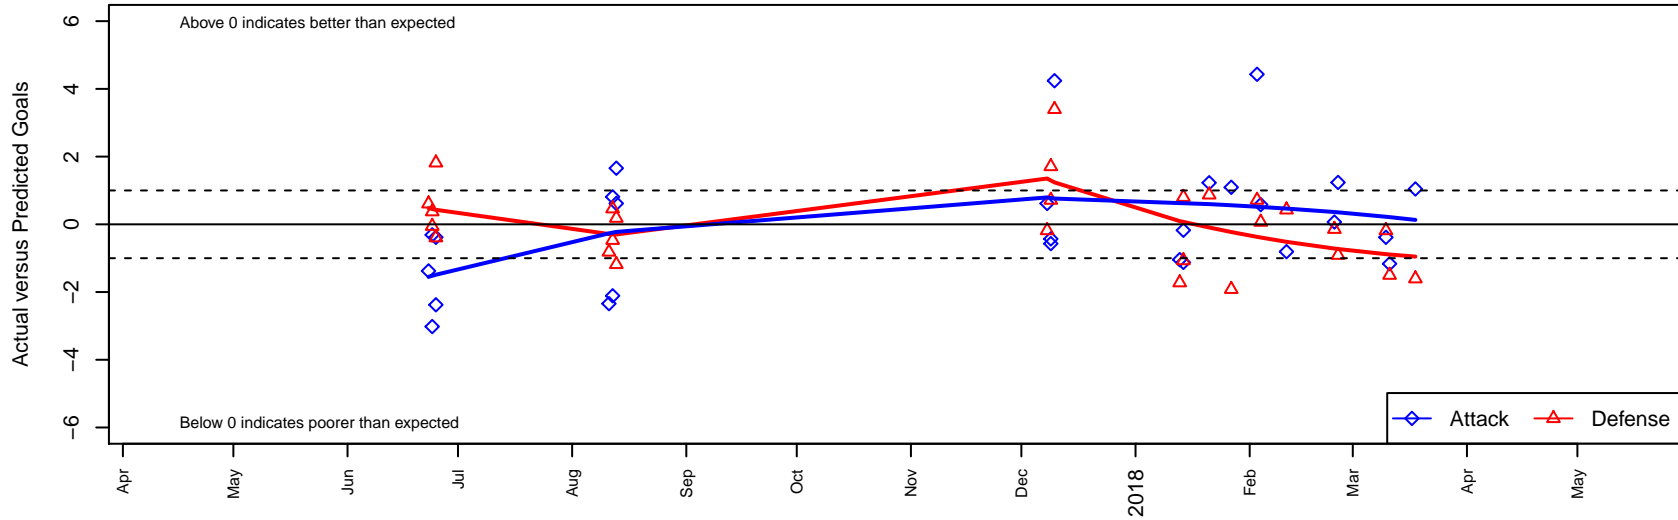

# FC Salmon Creek Nemesis White G99

FC Salmon Creek  
 Salmon Creek, WA  
 G99 total strength=1673  
 attack=32.28 defense=13.15  
 spr league = PTT Win G99 Premier

alt names used:  
 FC SALMON CREEK FCSC NEMESIS 99 WHI  
 FC SALMON CREEK FCSC NEMESIS 99 WHI  
 FC SALMON CREEK NEMESIS 99 WHITE  
 FCSC 99G White  
 FCSC Nemesis 99G

Venues played:  
 2017 Clash At the Border Super Gold/Silver  
 2017 Bend Premier Cup Mana Shim (U18/19) I  
 2017 Timbers Winter Showcase 1999 Showcas  
 2017 PacNW Winter Classic 1999–2000 Showc  
 2017 PTT Winter G99 Premier

**FC Salmon Creek Nemesis White G99**  
 Dots are actual minus expected GF (blue circles) and GA (red triangles).  
 Blue line is smoothed change in attack strength. Red is smoothed change in defense strength.

**attack and defense variance (black dot)  
relative to other teams  
and top 10 in region**

**attack and defense rating  
relative to others at age  
and all opponents in last 13 months**

**Performance relative to 13 month average**