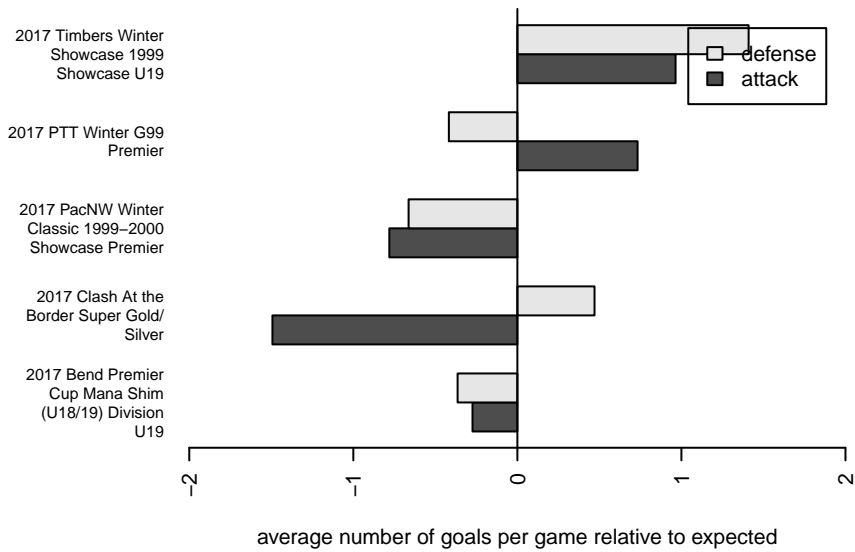

Venues played:  
 2017 Clash At the Border Super Gold/Silver  
 2017 Bend Premier Cup Mana Shim (U18/19) I  
 2017 Timbers Winter Showcase 1999 Showcas  
 2017 PacNW Winter Classic 1999–2000 Showc  
 2017 PTT Winter G99 Premier

**FC Salmon Creek Nemesis White G99**  
 Dots are actual minus expected GF (blue circles) and GA (red triangles).  
 Blue line is smoothed change in attack strength. Red is smoothed change in defense strength.

**attack and defense variance (black dot)  
relative to other teams  
and top 10 in region**

**attack and defense rating  
relative to others at age  
and all opponents in last 13 months**

**Performance relative to 13 month average**