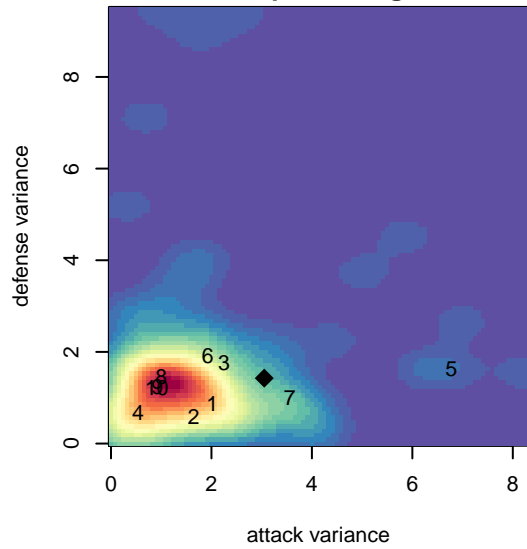

**attack and defense variance (black dot)
relative to other teams
and top 10 in region**